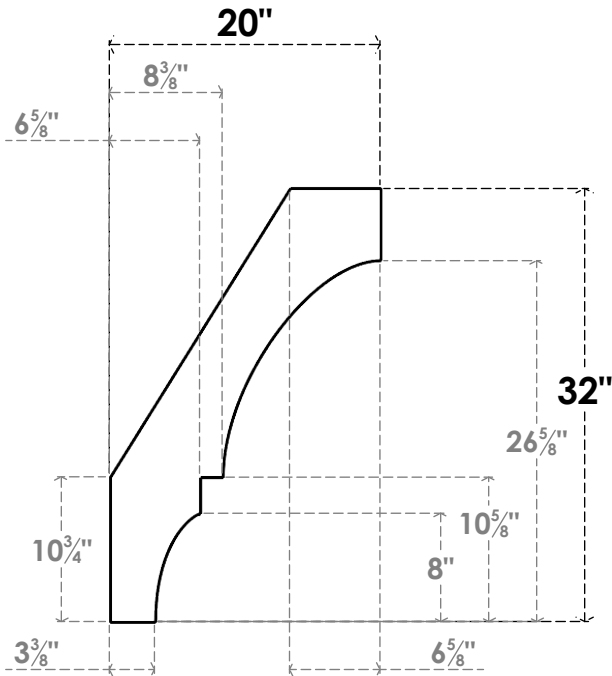

ITEM NUMBER: BRCPC035X20000X32000BOA

3 1/2"W X 20"D X 32"H BALBOA ARCHITECTURAL GRADE PVC CLOSED KNEE BRACE

SIDE PROFILE

FRONT PROFILE

ISOMETRIC

EKENA MILLWORK
 2300 WEST MAIN ST.
 CLARKSVILLE, TX 75426
 TOLL FREE: 866-607-0453
 WWW.EKENAMILLWORK.COM

NOTES

1. INSTALLATION TO BE COMPLETED IN ACCORDANCE WITH MANUFACTURER'S SPECIFICATIONS.
2. DRAWING MAY NOT BE TO SCALE
3. THIS DRAWING IS INTENDED FOR DESIGN AND PLANNING PURPOSES ONLY.
4. ALL INFORMATION CONTAINED HEREIN WAS CURRENT AT THE TIME OF DEVELOPMENT BUT MUST BE REVIEWED AND APPROVED BY THE PRODUCT MANUFACTURER TO BE CONSIDERED ACCURATE.
5. ARCHITECTURAL GRADE PVC PRODUCTS ARE MADE FROM EXPANDED CELLULAR PVC AND COME NATURALLY WHITE BUT MAY BE PAINTED