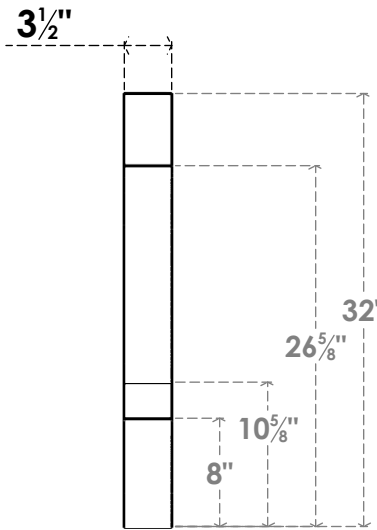

ITEM NUMBER: BRCPC035X20000X32000BOA

3 1/2"W X 20"D X 32"H BALBOA ARCHITECTURAL GRADE PVC CLOSED KNEE BRACE

SIDE PROFILE

FRONT PROFILE

ISOMETRIC

EKENA MILLWORK
 2300 WEST MAIN ST.
 CLARKSVILLE, TX 75426
 TOLL FREE: 866-607-0453
 WWW.EKENAMILLWORK.COM